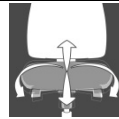

### Dimensions

Seat height: 39-53 cm  
 Seat width: 44 cm  
 Seat depth: 30-36 cm  
 Backrest height: 52 cm  
 Total height: 100-102 cm

### Fitness-chair with 3D-seating surface – grows with your child

Seat height adjustable in various positions by special safety children gaslift – already adjustable from a body weight of 20 kg

High backrest with breathable mesh cover, synchronic tension effect, height and depth adjustable in various positions, tension individually adjustable to the body weight