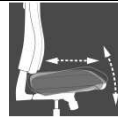

Backrest in black mesh (please indicate "0" behind the item no.)

Dimensions

Seat height: 41-53 cm
Seat width: 48-55 cm
Seat depth: 48 cm
Backrest height: 60 cm
Total height: 101-113 cm

Technical data

Weight: approx. 21 kg
Unit: 1/carton
Pallet quantity: 6/pallet

Comfortable design swivel chair in mesh style

Seat height adjustable in various positions by safety gaslift

Comfortable flat seat including seat depth and angle adjustment with bolster for knees

Ergonomic backrest upholstered in mesh, height adjustable via „up-and-down“ system

Point-synchro mechanism, tension individually adjustable to the body weight via lateral lever, lockable in various positions

Solid design base in polished aluminium with braked double-wheel safety castors suitable for carpet floors

Height adjustable armrests „H1“, with soft arm pad

This product has the GS-sign of the Intertek in Fuerth and complies in this relation to all security requirements.

Max. user height 1.98 m | Max. user weight 110 kg | Max.using time / day 8 hours