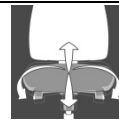

Seat height: 41-50 cm
Seat width: 48 cm
Seat depth: 42 cm
Backrest height: 60-65 cm
Total height: 103-118 cm

Technical data

Weight: approx. 22,0 kg
Unit: 1/carton
Pallet quantity: 8/pallet

Breathable swivel chair for ladies with balancing seating surface

Seat height adjustable in various positions by safety gaslift

Breathable seat with 7 different zones and different softness grades, as well as a cushioned core; integrated Body-Balance-Tec® - joint for seating three-dimensionally

Backrest with breathable mesh cover and side parts upholstered for an optimal support

Backrest height adjustable via ratchet mechanism

Point synchro mechanism with spring tension, lockable in various positions